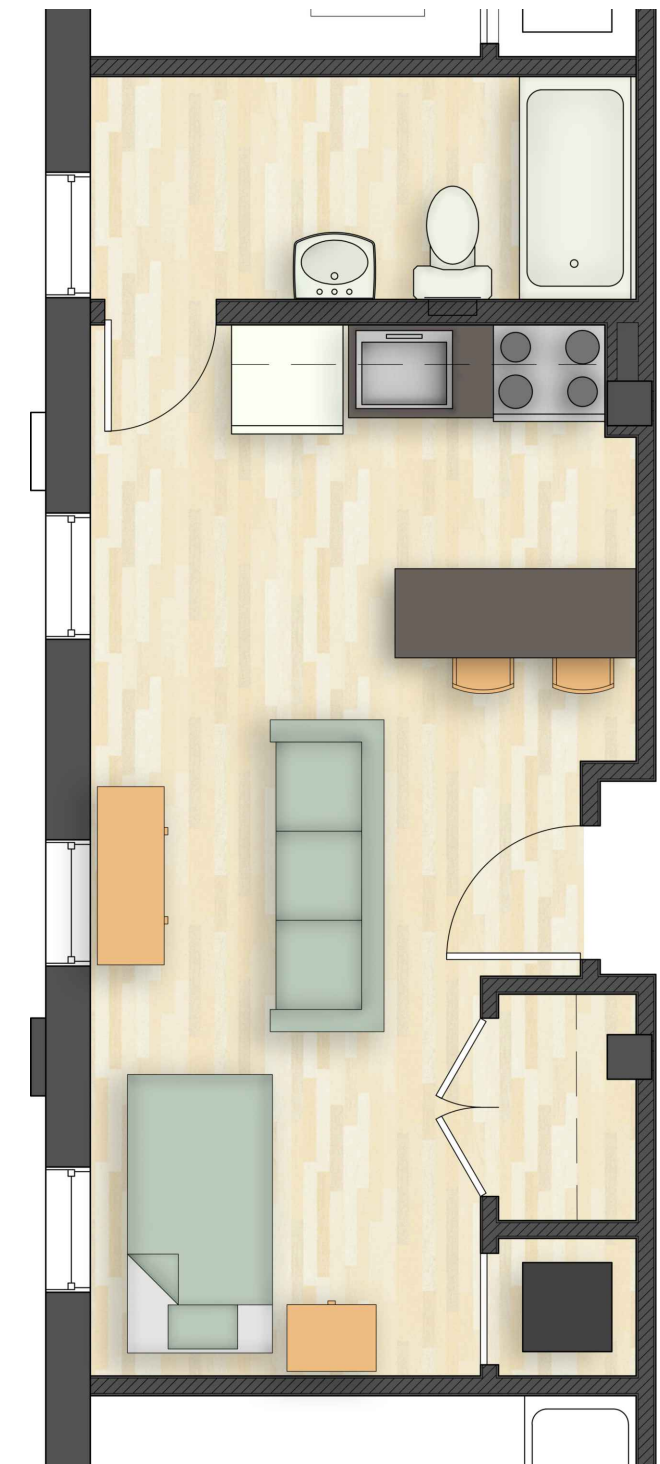

VIEW OF PSH UNIT KITCHEN & LIVING SPACE

N.T.S.

TYP. UNIT FLOORPLAN

N.T.S.

DAYTON YWCA PSH & DV SHELTER

141 West Third Street
Dayton, OH 45402

TYPICAL
PSH UNIT

CITYSTUDIOS
ARCHITECTURE